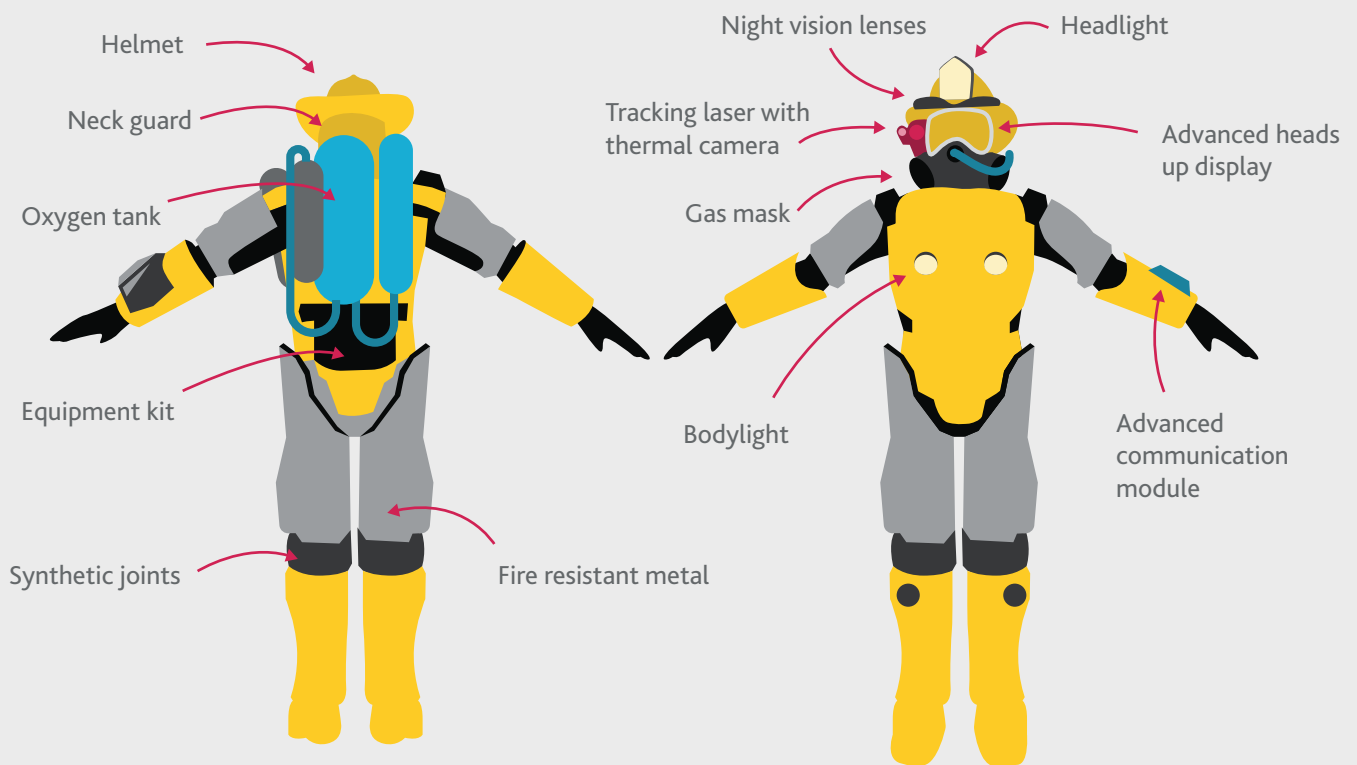

## Activity : Future firefighter discussion

### Advanced Firefighter Suit

Futuristic Firefighter designed with traditional firefighter style with a futuristic look. Notable parts are laser tracker with thermal camera, Advanced Heads Up Display, Head and Body Lights, Communication Module, Traditional Firefighter Neck guard and Helmet, and Gas Mask With Oxygen Cylinder

**The future of firefighting, has the IoT been used? Compare your final design against this, what are the differences? What would you do different in yours?**